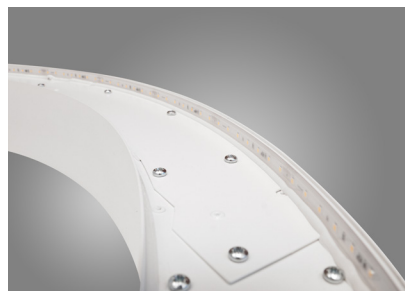

Luminaire options/Leuchtenoptionen

Diffuser/Diffusoren:

PLX PMMA opal diffuser
diffuseur opale PMMA

Control gear/Vorschaltgeräte:

E driver
Treiber

EDD DIM DALI driver
Treiber DIM DALI