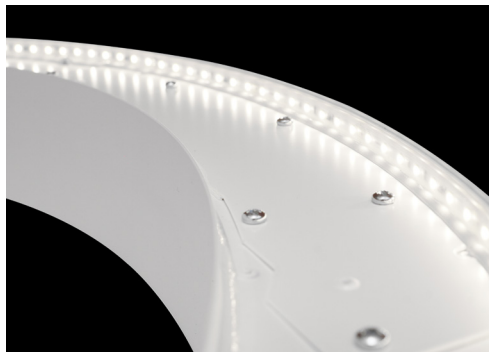

ARTSHAPE LINE LED UP&DOWN

TYPE	PWM	Light bulb icon	Φ [lm] UP	Φ [lm] DOWN
ARTSHAPE LINE LED MEDIUM	60 W	LED	3300	4000
ARTSHAPE LINE LED LARGE	95 W	LED	4800	6000

Available colour of the light / Erhältliche Lichtfarbe: 830/840

SDCM=4

Lifetime of LED sources / Lebensdauer LED: 35000 h (L80/B10)

Operating temperature range / Temperaturbereich der Leuchte im Betrieb : 5° C - 30° C

The power shown refers to the whole system (tolerance +/- 10%).
Die Leistung bezieht sich auf das gesamte System (Toleranz +/- 10%).

The given luminous flux refers to LED light sources (tolerance +/- 10% depends on the value of the colour temperature).
Der angegebene Lichtstrom betrifft die LED-Module (Toleranz +/- 10% abhängig von der Farbtemperatur).